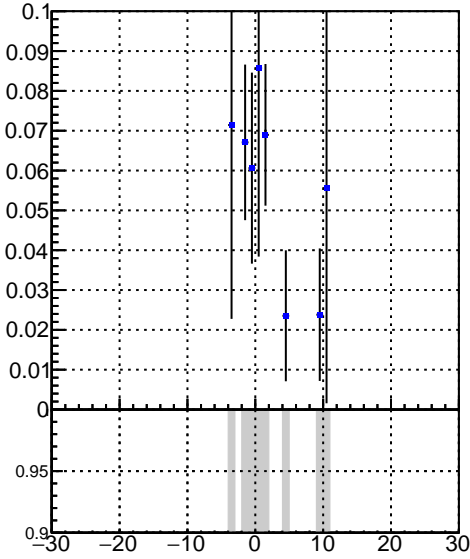

Efficiency vs vertpos

Efficiency vs vertpos DQM\_V0001\_R000000001\_Global\_CMSSW\_X.Y.Z\_RECO

Efficiency vs. sim PV z