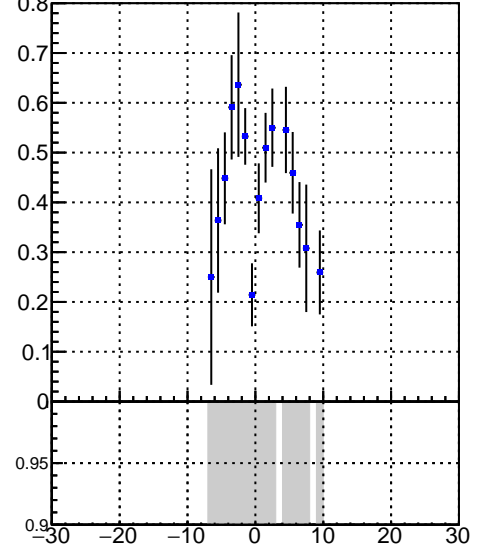

Efficiency vs vertpos**fake+duplicates vs vert r**
Efficiency vs sim PV z DQM_V0001_R000000001_Global_CMSSW_X.Y.Z_RECO
**Efficiency vs. sim PV z****fake+duplicates vs Sim. PV z**