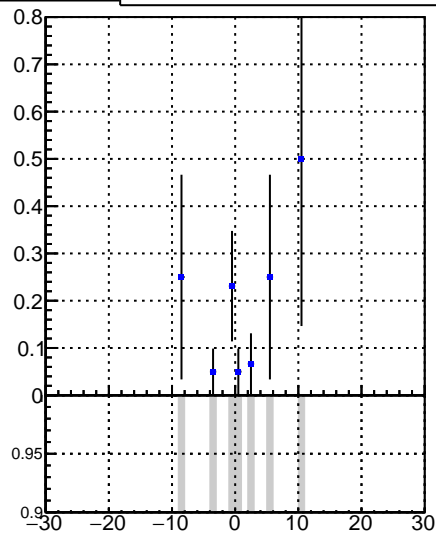

Fake rate vs vertpos**Duplicates Rate vs vertpos****Pileup rate vs vertpos****Fake rate vs v**

Legend: DQM_V0001_R000000001_Global_CMSSW_X_Y_Z_RECO

**Fake rate vs. sim PV z****Duplicates Rate vs sim PV z****Pileup rate vs. sim PV z**