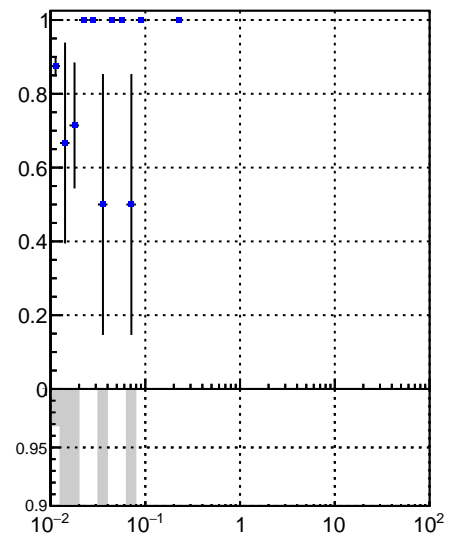

Fake rate vs vertpos**Duplicates Rate vs vertpos****Pileup rate vs vertpos****Fake rate vs v**

Legend: DQM_V0001_R000000001_Global_CMSSW_X_Y_Z_RECO

**Fake rate vs. sim PV z****Duplicates Rate vs sim PV z****Pileup rate vs. sim PV z**