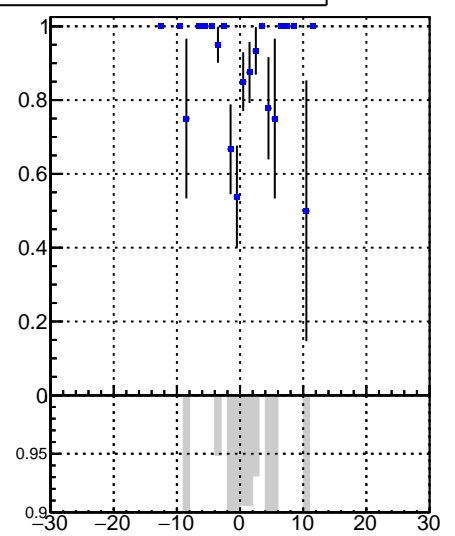

Fake rate vs vertpos**Duplicates Rate vs vertpos****Pileup rate vs vertpos****Fake rate vs v**

Legend: DQM_V0001_R000000001_Global_CMSSW_X_Y_Z_RECO

**Fake rate vs. sim PV z****Duplicates Rate vs sim PV z****Pileup rate vs. sim PV z**