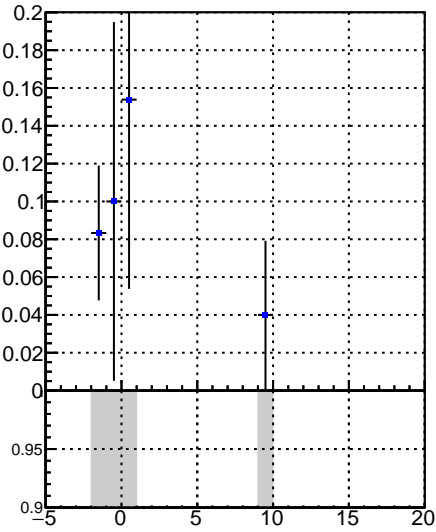

Fake rate vs vertpos**Duplicates Rate vs vertpos****Pileup rate vs vertpos****Fake rate vs v**

Legend: DQM_V0001_R000000001_Global_CMSSW_X_Y_Z_RECO

**Fake rate vs. sim PV z****Duplicates Rate vs sim PV z****Pileup rate vs. sim PV z**