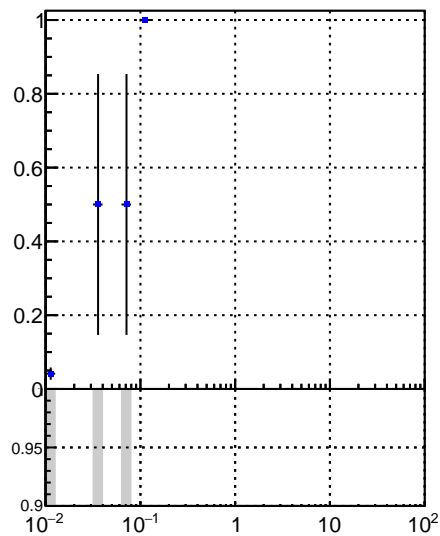

Fake rate vs vertpos**Duplicates Rate vs vertpos****Pileup rate vs vertpos****Fake rate vs v**

Legend: DQM_V0001_R000000001_Global_CMSSW_X_Y_Z_RECO

**Fake rate vs. sim PV z****Duplicates Rate vs sim PV z****Pileup rate vs. sim PV z**