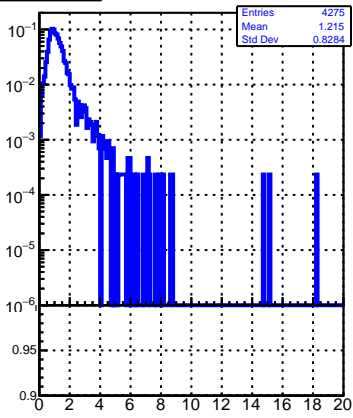

normalized χ^2 **normalized χ^2 probability**

Legend:   DQM_V0001_R000000001_Global_CMSSW_X_Y_Z_RECO