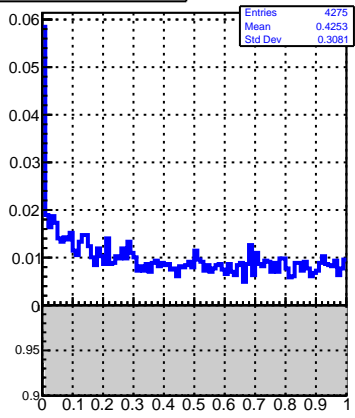

normalized χ^2 **normalized χ^2 probability**

Legend:   DQM_V0001_R000000001_Global_CMSSW_X_Y_Z_RECO