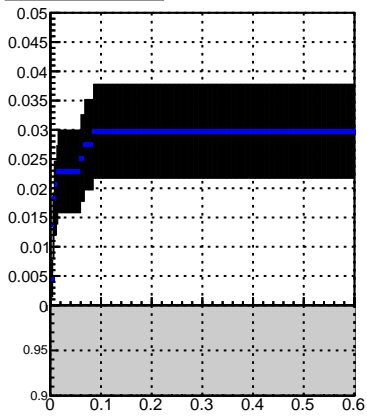

Efficiency vs. dz (PV)

Efficiency (tracking eff factorized out) vs. dz (PV)

Fake rate
DQM_V0001_R000000001_Global_CMSSW_X_Y_Z_RECO