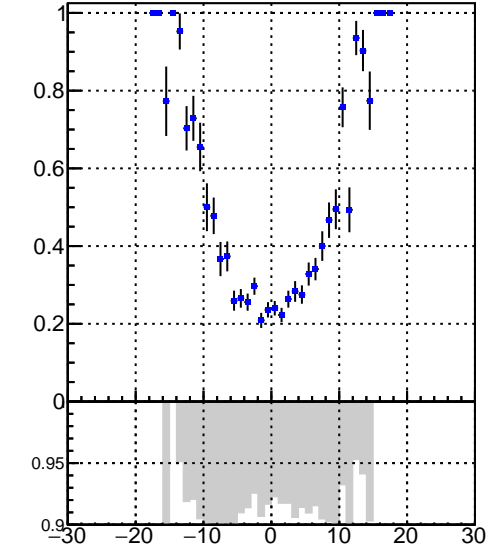

Efficiency vs vertpos**fake+duplicates vs vert r**
Efficiency vs sim PV z

 ■ DQM_V0001_R000000001_Global_CMSSW_X_Y_Z_RECO

**Efficiency vs. sim PV z****fake+duplicates vs Sim. PV z**