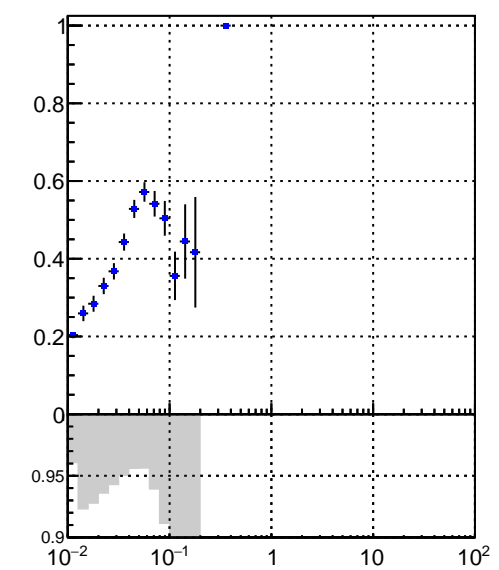

Efficiency vs vertpos**fake+duplicates vs vert r**
Efficiency vs sim PV z

 ■ DQM_V0001_R000000001_Global_CMSSW_X_Y_Z_RECO

**Efficiency vs. sim PV z****fake+duplicates vs Sim. PV z**