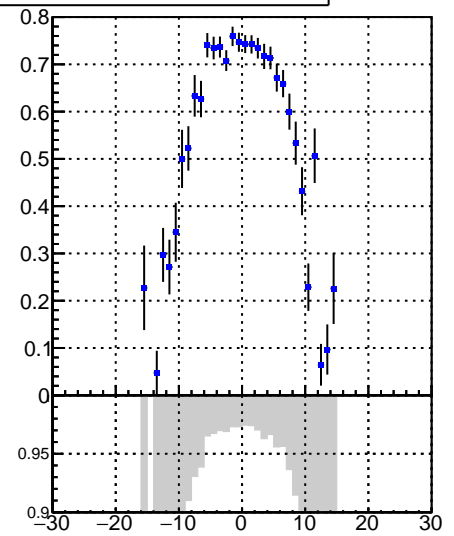

Fake rate vs vertpos**Duplicates Rate vs vertpos****Pileup rate vs vertpos****Fake rate vs v** DQM_V0001_R000000001_Global_CMSSW_X_Y_Z_RECO**Fake rate vs. sim PV z****Duplicates Rate vs sim PV z****Pileup rate vs. sim PV z**