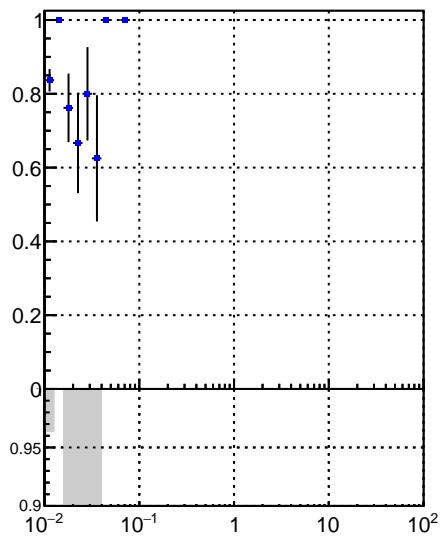

Fake rate vs vertpos**Duplicates Rate vs vertpos****Pileup rate vs vertpos****Fake rate vs v**

Legend: ■ DQM_V0001_R000000001_Global_CMSSW_X_Y_Z_RECO

**Fake rate vs. sim PV z****Duplicates Rate vs sim PV z****Pileup rate vs. sim PV z**