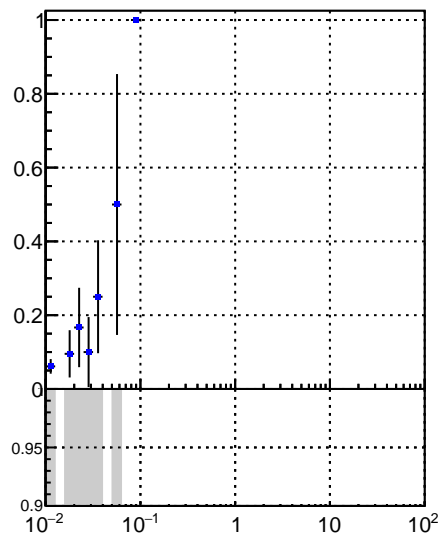

Fake rate vs vertpos**Duplicates Rate vs vertpos****Pileup rate vs vertpos****Fake rate vs v**

Legend: ■ DQM_V0001_R000000001_Global_CMSSW_X_Y_Z_RECO

**Fake rate vs. sim PV z****Duplicates Rate vs sim PV z****Pileup rate vs. sim PV z**