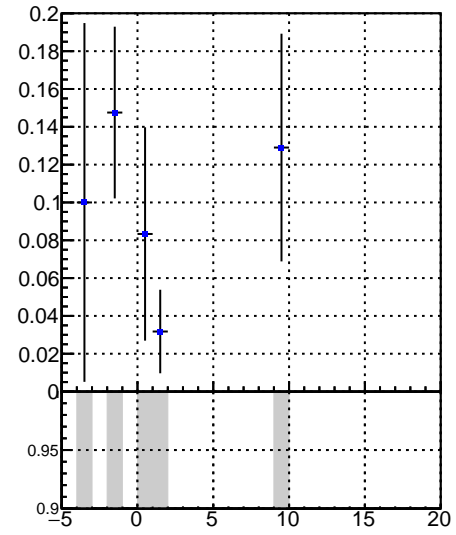

Fake rate vs vertpos**Duplicates Rate vs vertpos****Pileup rate vs vertpos****Fake rate vs v**

Legend: ■ DQM_V0001_R000000001_Global_CMSSW_X_Y_Z_RECO

**Fake rate vs. sim PV z****Duplicates Rate vs sim PV z****Pileup rate vs. sim PV z**