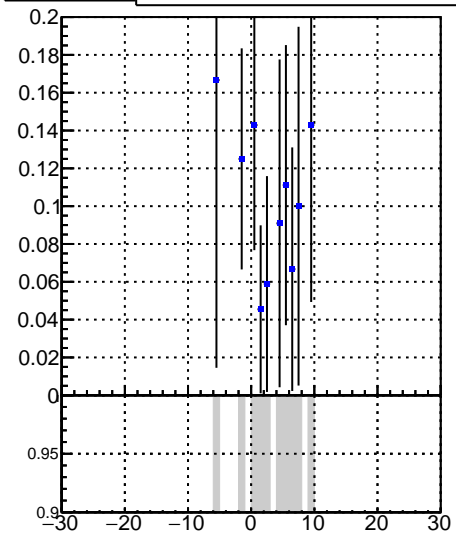

Fake rate vs vertpos**Duplicates Rate vs vertpos****Pileup rate vs vertpos****Fake rate vs v**

Legend: ■ DQM_V0001_R000000001_Global_CMSSW_X_Y_Z_RECO

**Fake rate vs. sim PV z****Duplicates Rate vs sim PV z****Pileup rate vs. sim PV z**