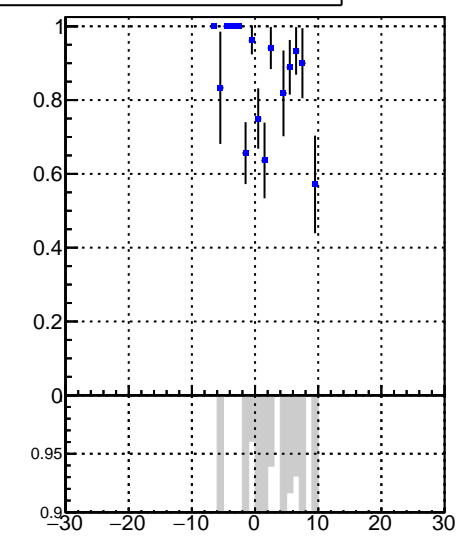

Fake rate vs vertpos**Duplicates Rate vs vertpos****Pileup rate vs vertpos****Fake rate vs v**

Legend: ■ DQM_V0001_R000000001_Global_CMSSW_X_Y_Z_RECO

**Fake rate vs. sim PV z****Duplicates Rate vs sim PV z****Pileup rate vs. sim PV z**