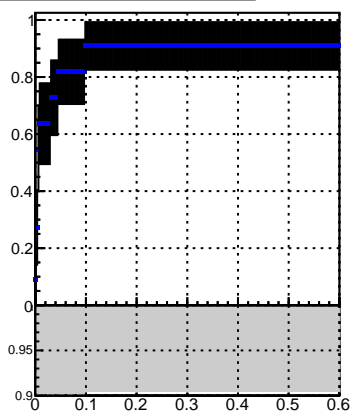

Efficiency vs. dz (PV)

Efficiency (tracking eff factorized out) vs. dz (PV)

Fake rate  DQM_V0001_R000000001_Global_CMSSW_X_Y_Z_RECO