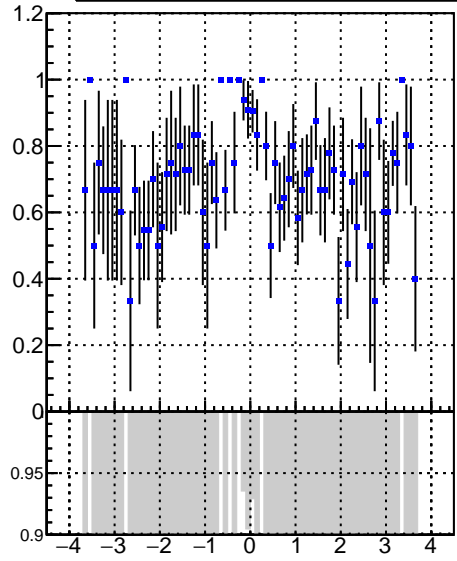

Efficiency vs p_T **fake+duplicates vs p_T** 

DQM_V0001_R000000001_Global_CMSSW_X_Y_Z_RECO

**Efficiency vs ϕ** **fake+duplicates vs ϕ** 