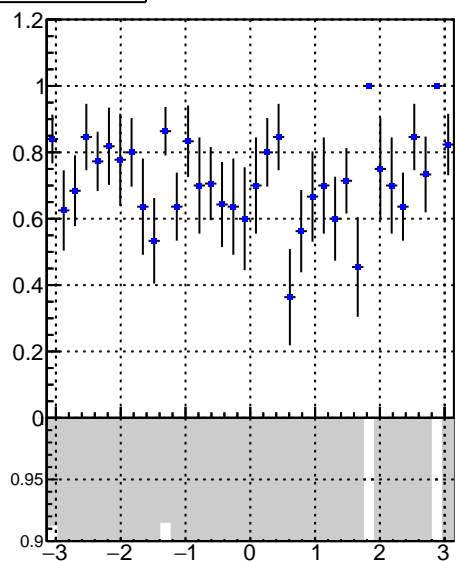

Efficiency vs p_T **fake+duplicates vs p_T** 

DQM_V0001_R000000001_Global_CMSSW_X_Y_Z_RECO

**Efficiency vs ϕ** **fake+duplicates vs ϕ** 