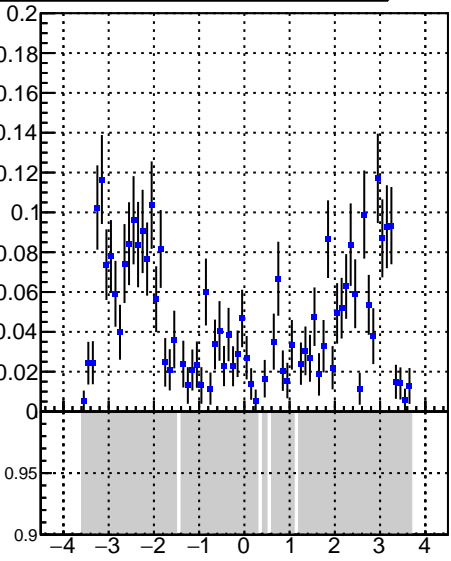

Efficiency vs p_T **fake+duplicates vs p_T** 

DQM_V0001_R000000001_Global_CMSSW_X_Y_Z_RECO

**Efficiency vs ϕ** **fake+duplicates vs ϕ** 