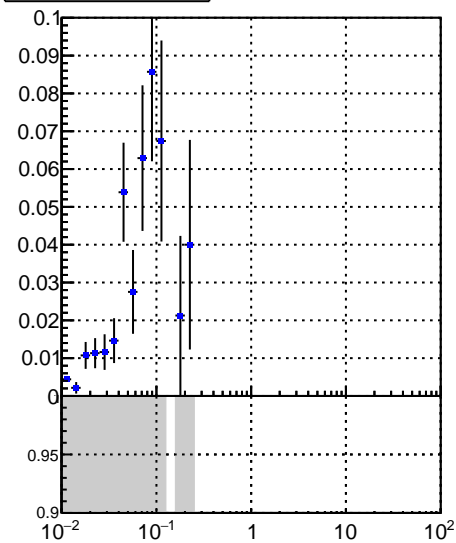

Fake rate vs vertpos**Duplicates Rate vs vertpos****Pileup rate vs vertpos****Fake rate vs v**

—●— DQM_V0001_R000000001_Global_CMSSW_X_Y_Z_RECO

**Fake rate vs. sim PV z****Duplicates Rate vs sim PV z****Pileup rate vs. sim PV z**