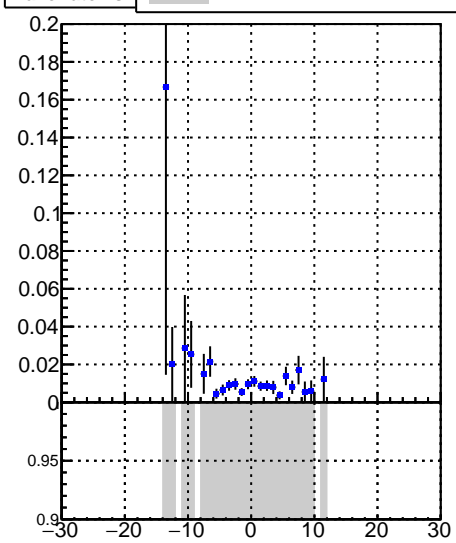

Fake rate vs vertpos**Duplicates Rate vs vertpos****Pileup rate vs vertpos****Fake rate vs v**

—●— DQM_V0001_R000000001_Global_CMSSW_X_Y_Z_RECO

**Fake rate vs. sim PV z****Duplicates Rate vs sim PV z****Pileup rate vs. sim PV z**