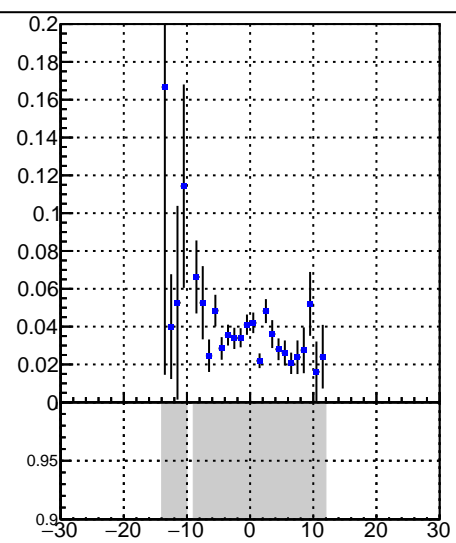

Fake rate vs vertpos**Duplicates Rate vs vertpos****Pileup rate vs vertpos****Fake rate vs v**

—●— DQM_V0001_R000000001_Global_CMSSW_X_Y_Z_RECO

**Fake rate vs. sim PV z****Duplicates Rate vs sim PV z****Pileup rate vs. sim PV z**