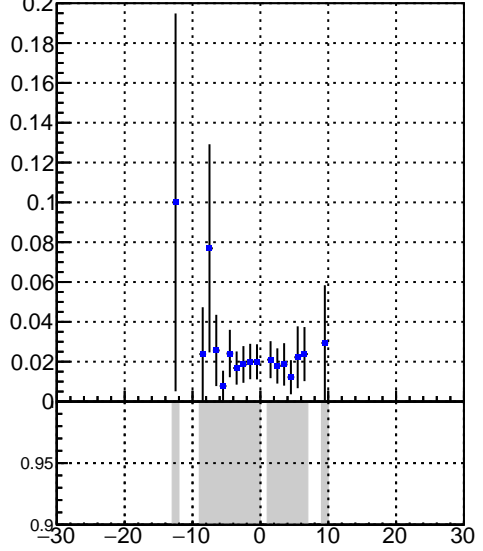

Efficiency vs vertpos**fake+duplicates vs vert r**
Efficiency vs sim PV z
█ DQM_V0001_R000000001_Global_CMSSW_X.Y.Z_RECO

**Efficiency vs. sim PV z****fake+duplicates vs Sim. PV z**