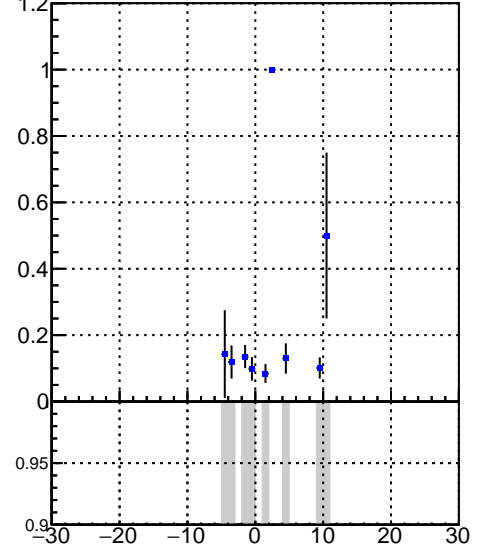

Efficiency vs vertpos**fake+duplicates vs vert r**
Efficiency vs sim PV z
█ DQM_V0001_R000000001_Global_CMSSW_X.Y.Z_RECO

**Efficiency vs. sim PV z****fake+duplicates vs Sim. PV z**