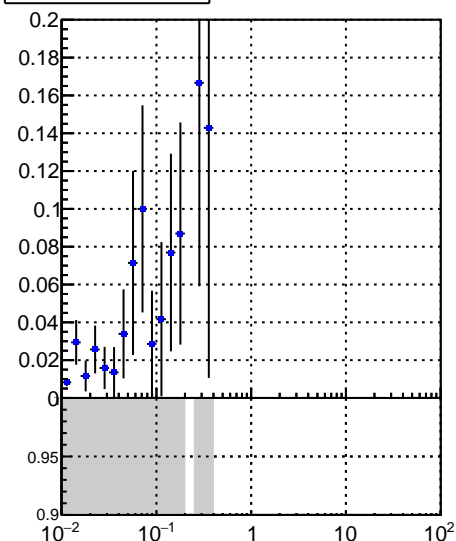

Fake rate vs vertpos**Duplicates Rate vs vertpos****Pileup rate vs vertpos****Fake rate vs v**

—●— DQM_V0001_R000000001_Global_CMSSW_X_Y_Z_RECO

**Fake rate vs. sim PV z****Duplicates Rate vs sim PV z****Pileup rate vs. sim PV z**