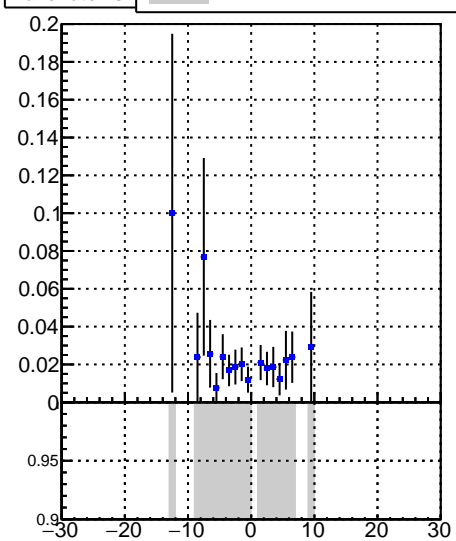

Fake rate vs vertpos**Duplicates Rate vs vertpos****Pileup rate vs vertpos****Fake rate vs v**

—●— DQM_V0001_R000000001_Global_CMSSW_X_Y_Z_RECO

**Fake rate vs. sim PV z****Duplicates Rate vs sim PV z****Pileup rate vs. sim PV z**