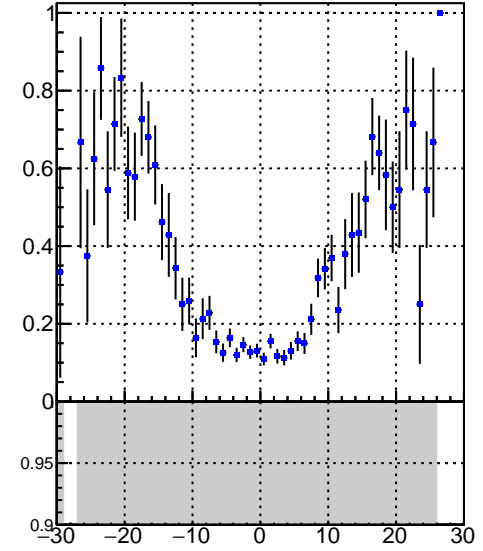

Efficiency vs vertpos

fake+duplicates vs vert r

Efficiency vs sim PV z

Legend: DQM_V0001_R000000001_Global_CMSSW_X.Y.Z_RECO

Efficiency vs. sim PV z

fake+duplicates vs Sim. PV z