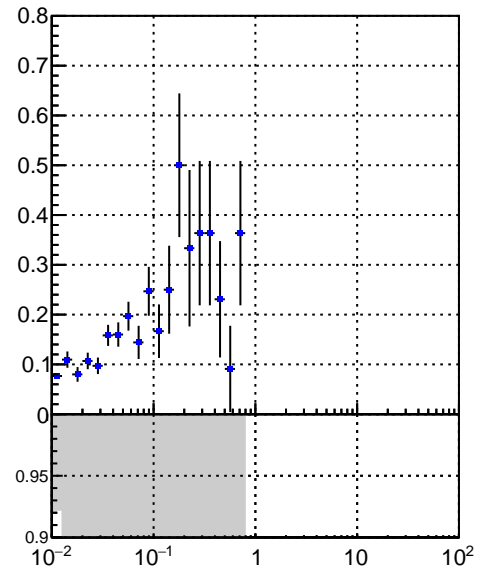

Efficiency vs vertpos**fake+duplicates vs vert r**
Efficiency vs sim PV z

■ DQM_V0001_R000000001_Global_CMSSW_X_Y_Z_RECO

**Efficiency vs. sim PV z****fake+duplicates vs Sim. PV z**