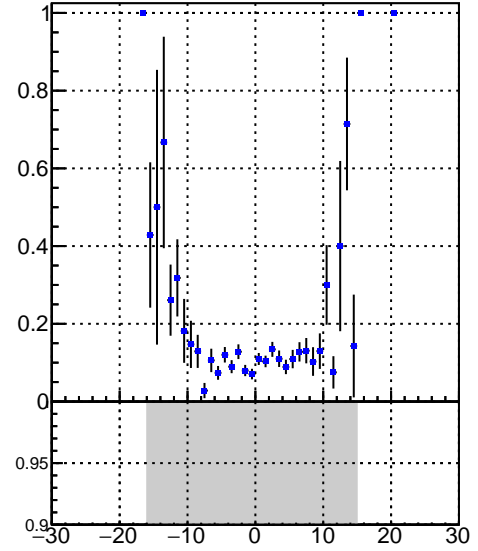

Efficiency vs vertpos**fake+duplicates vs vert r**
Efficiency vs sim PV z

■ DQM_V0001_R000000001_Global_CMSSW_X_Y_Z_RECO

**Efficiency vs. sim PV z****fake+duplicates vs Sim. PV z**