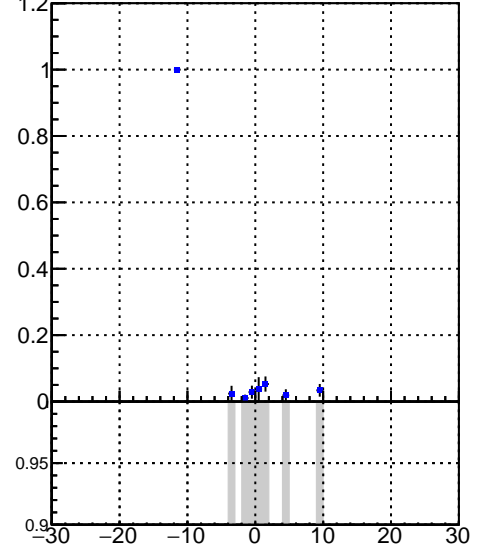

Efficiency vs vertpos**fake+duplicates vs vert r**
Efficiency vs sim PV z

■ DQM_V0001_R000000001_Global_CMSSW_X_Y_Z_RECO

**Efficiency vs. sim PV z****fake+duplicates vs Sim. PV z**