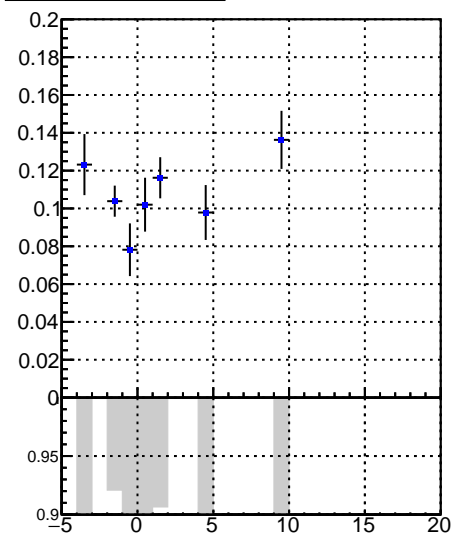

Fake rate vs vertpos**Duplicates Rate vs vertpos****Pileup rate vs vertpos****Fake rate vs v** —●— DQM_V0001_R000000001_Global_CMSSW_X_Y_Z_RECO**Fake rate vs. sim PV z****Duplicates Rate vs sim PV z****Pileup rate vs. sim PV z**