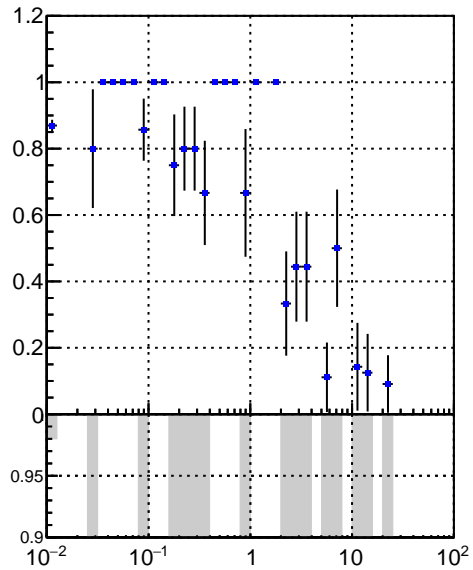

Efficiency vs vertpos

fake+duplicates vs vert r

Efficiency vs sim PV z

Legend: DQM_V0001_R000000001_Global_CMSSW_X.Y.Z_RECO

Efficiency vs. sim PV z

fake+duplicates vs Sim. PV z