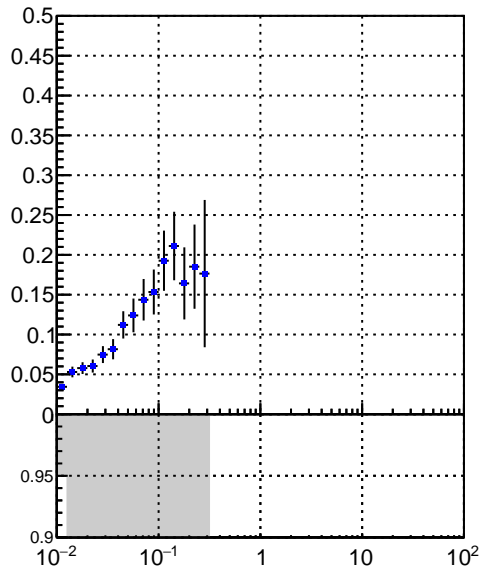

Efficiency vs vertpos

fake+duplicates vs vert r

Efficiency vs sim PV z

Legend: DQM_V0001_R000000001_Global_CMSSW_X.Y.Z_RECO

Efficiency vs. sim PV z

fake+duplicates vs Sim. PV z