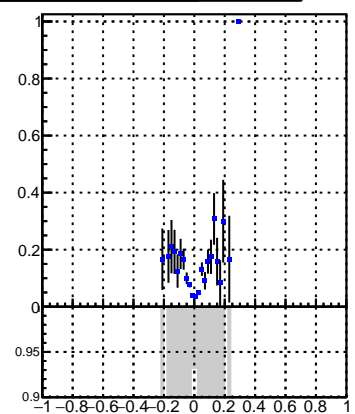

Efficiency vs Dxy(PV)**fake+duplicates vs dxy(PV)****Efficiency**

Legend: DQM_V0001_R000000001_Global_CMSSW_X_Y_Z_RECO

**Efficiency vs Dz(PV)****fake+duplicates vs dz(PV)****Efficiency vs Dz(PV)****fake+duplicates vs dz(PV)**