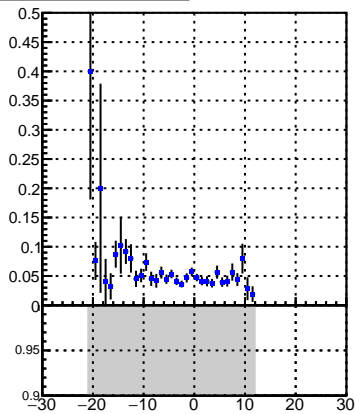

Efficiency vs Dxy(PV)**fake+duplicates vs dxy(PV)****Efficiency**

Legend: DQM_V0001_R000000001_Global_CMSSW_X_Y_Z_RECO

**Efficiency vs Dz(PV)****fake+duplicates vs dz(PV)****Efficiency vs Dz(PV)****fake+duplicates vs dz(PV)**