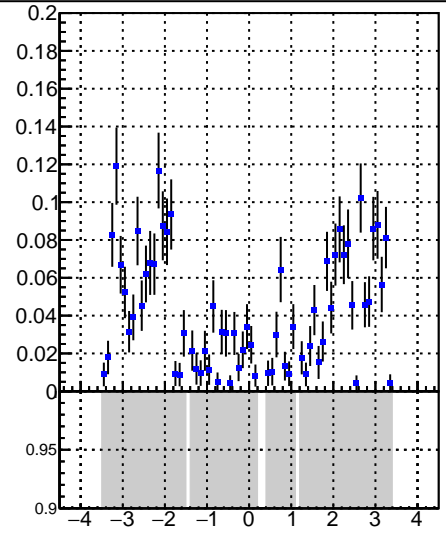

Fake rate vs p_T **Duplicates Rate vs p_T** **Pileup rate vs p_T** 

—●— **DQM_V0001_R000000001_Global_CMSSW_X_Y_Z_RECO**

**Fake rate vs ϕ** **Duplicates Rate vs ϕ** **Pileup rate vs ϕ** 