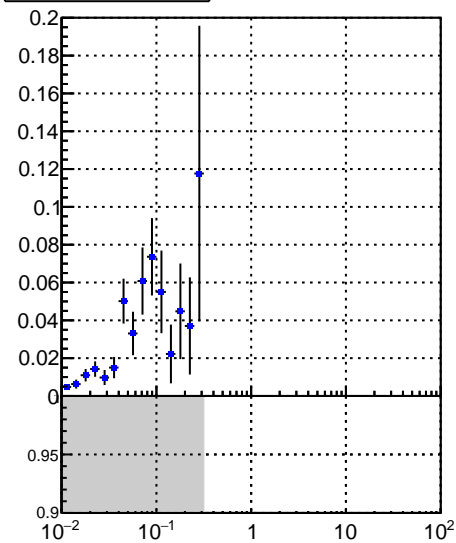

Fake rate vs vertpos**Duplicates Rate vs vertpos****Pileup rate vs vertpos****Fake rate vs v**

—●— DQM_V0001_R000000001_Global_CMSSW_X_Y_Z_RECO

**Fake rate vs. sim PV z****Duplicates Rate vs sim PV z****Pileup rate vs. sim PV z**