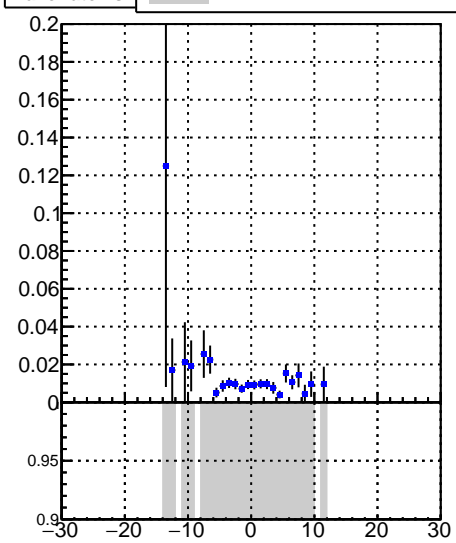

Fake rate vs vertpos**Duplicates Rate vs vertpos****Pileup rate vs vertpos****Fake rate vs v**

—●— DQM_V0001_R000000001_Global_CMSSW_X_Y_Z_RECO

**Fake rate vs. sim PV z****Duplicates Rate vs sim PV z****Pileup rate vs. sim PV z**