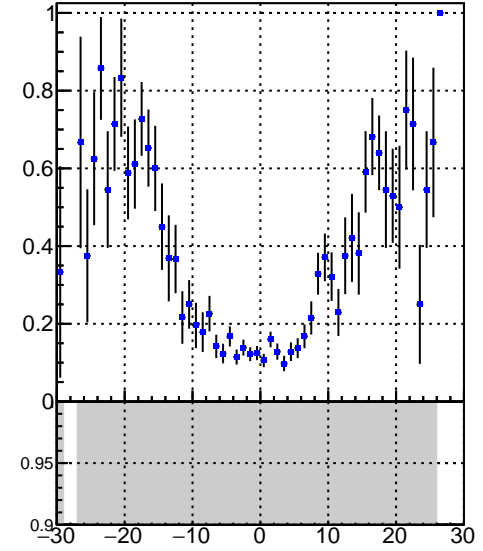

Efficiency vs vertpos**fake+duplicates vs vert r**
Efficiency vs sim PV z DQM_V0001_R000000001_Global_CMSSW_X.Y.Z_RECO
**Efficiency vs. sim PV z****fake+duplicates vs Sim. PV z**