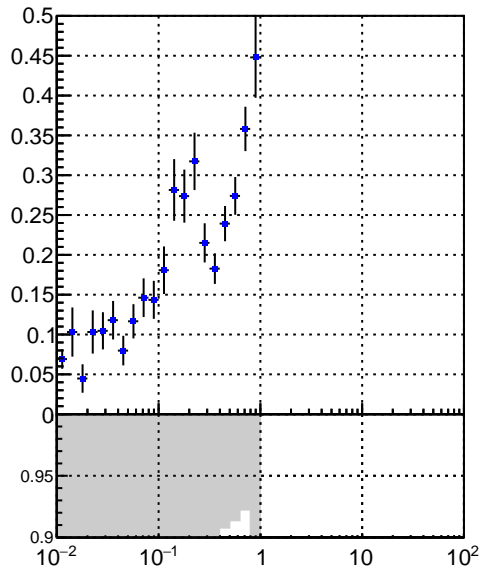

Efficiency vs vertpos**fake+duplicates vs vert r**
Efficiency vs sim PV z DQM_V0001_R000000001_Global_CMSSW_X.Y.Z_RECO
**Efficiency vs. sim PV z****fake+duplicates vs Sim. PV z**