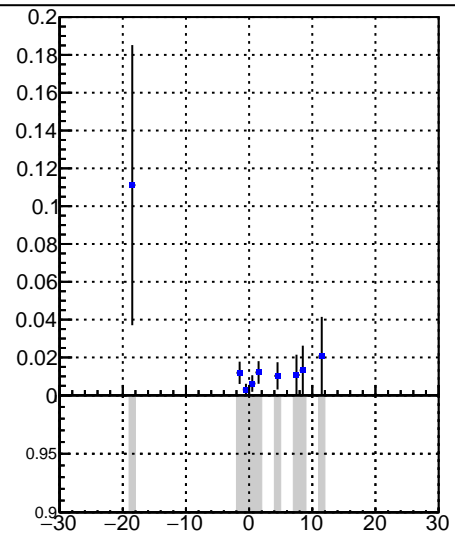

Fake rate vs vertpos**Duplicates Rate vs vertpos****Pileup rate vs vertpos****Fake rate vs v**

—●— DQM_V0001_R000000001_Global_CMSSW_X_Y_Z_RECO

**Fake rate vs. sim PV z****Duplicates Rate vs sim PV z****Pileup rate vs. sim PV z**