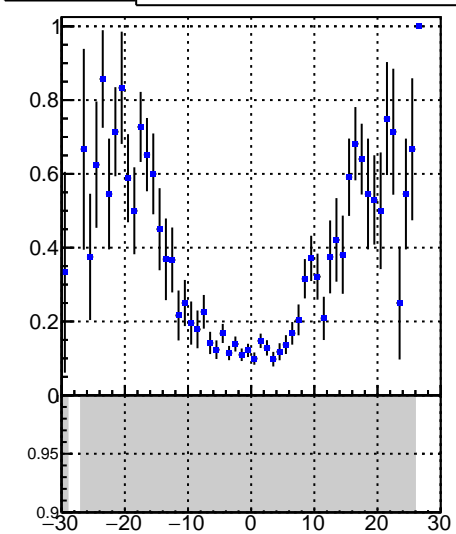

Fake rate vs vertpos**Duplicates Rate vs vertpos****Pileup rate vs vertpos****Fake rate vs v**

—●— DQM_V0001_R000000001_Global_CMSSW_X_Y_Z_RECO

**Fake rate vs. sim PV z****Duplicates Rate vs sim PV z****Pileup rate vs. sim PV z**