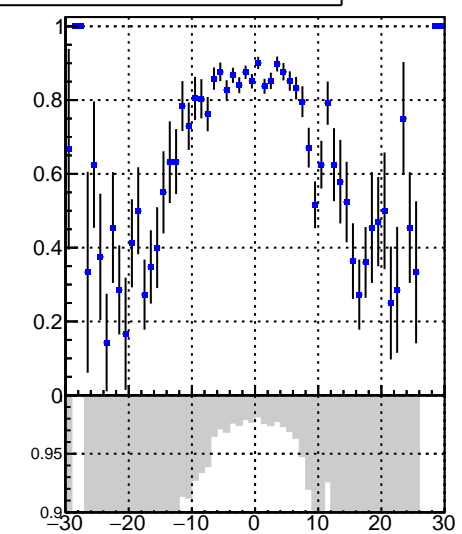

Fake rate vs vertpos**Duplicates Rate vs vertpos****Pileup rate vs vertpos****Fake rate vs v**

—●— DQM_V0001_R000000001_Global_CMSSW_X_Y_Z_RECO

**Fake rate vs. sim PV z****Duplicates Rate vs sim PV z****Pileup rate vs. sim PV z**