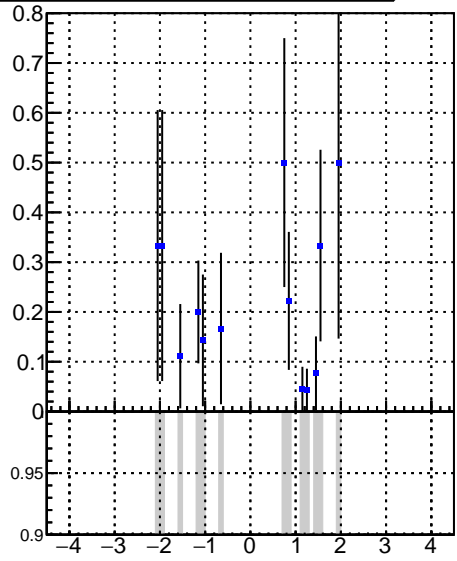

Efficiency vs p_T **fake+duplicates vs p_T** 

Legend: DQM_V0001_R000000001_Global_CMSSW_X.Y.Z_RECO

**Efficiency vs ϕ** **fake+duplicates vs ϕ** 