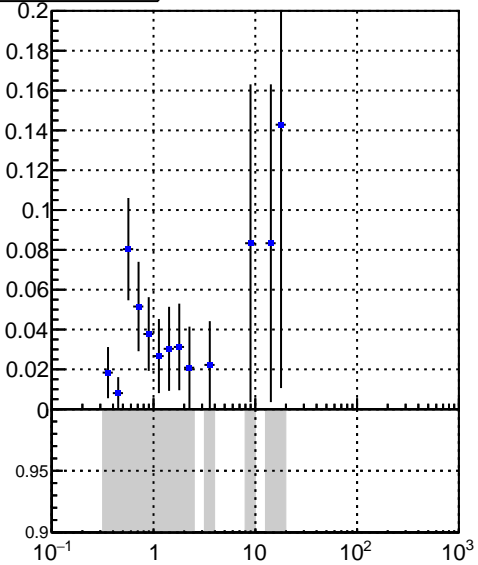

Efficiency vs p_T **fake+duplicates vs p_T** 

Legend: DQM_V0001_R000000001_Global_CMSSW_X.Y.Z_RECO

**Efficiency vs ϕ** **fake+duplicates vs ϕ** 