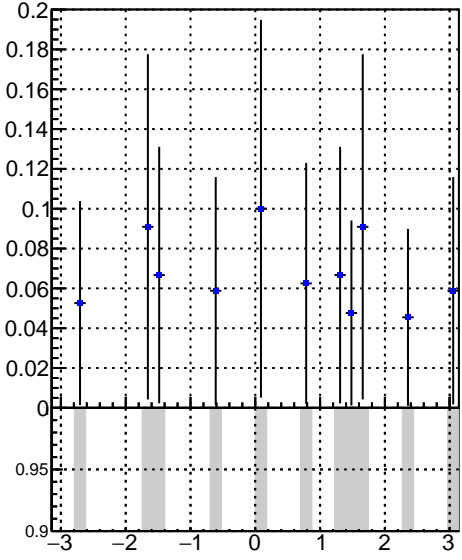

Efficiency vs p_T **fake+duplicates vs p_T** 

Legend: DQM_V0001_R000000001_Global_CMSSW_X.Y.Z_RECO

**Efficiency vs ϕ** **fake+duplicates vs ϕ** 