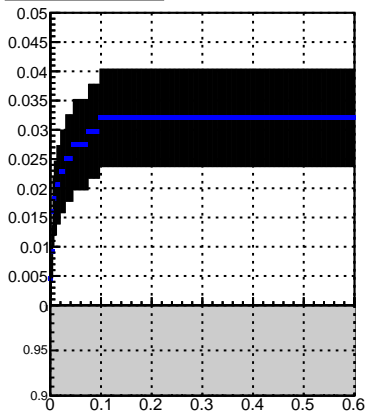

Efficiency vs. dz (PV)

Efficiency (tracking eff factorized out) vs. dz (PV)

Fake rate  DQM\_V0001\_R000000001\_Global\_CMSSW\_X\_Y\_Z\_RECO