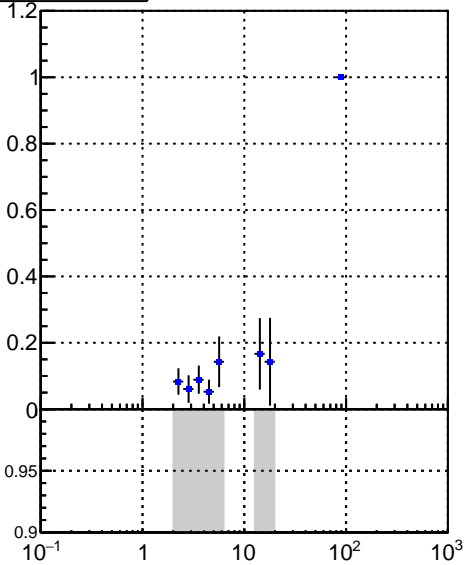

Efficiency vs p_T **fake+duplicates vs p_T** 

Legend: DQM_V0001_R000000001_Global_CMSSW_X.Y.Z_RECO

**Efficiency vs ϕ** **fake+duplicates vs ϕ** 