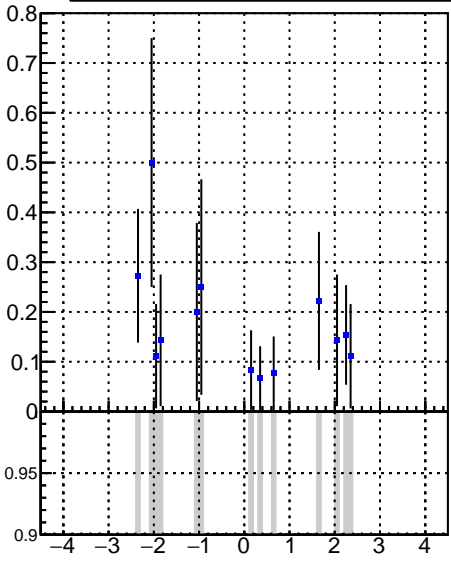

Efficiency vs p_T **fake+duplicates vs p_T** 

Legend: DQM_V0001_R000000001_Global_CMSSW_X.Y.Z_RECO

**Efficiency vs ϕ** **fake+duplicates vs ϕ** 