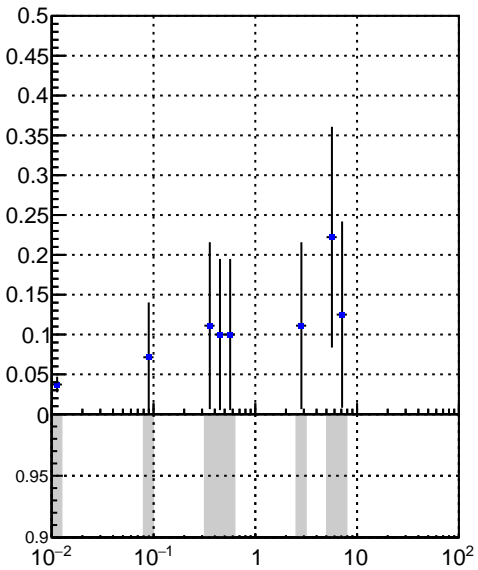

Efficiency vs vertpos

fake+duplicates vs vert r

Efficiency vs vertpos

DQM_V0001_R000000001_Global_CMSSW_X.Y.Z_RECO

Efficiency vs. sim PV z

fake+duplicates vs Sim. PV z