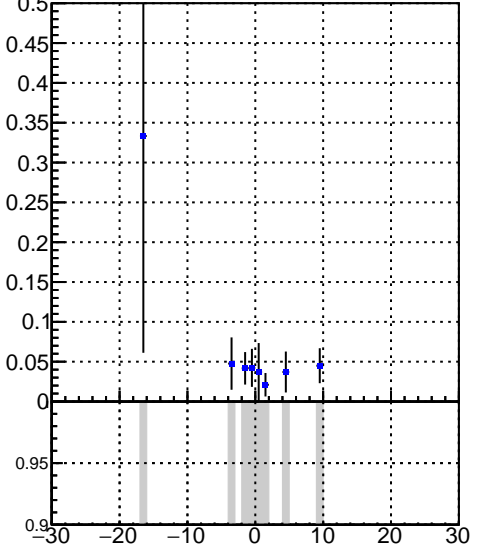

Efficiency vs vertpos

fake+duplicates vs vert r

Efficiency vs vertpos

DQM_V0001_R000000001_Global_CMSSW_X.Y.Z_RECO

Efficiency vs. sim PV z

fake+duplicates vs Sim. PV z