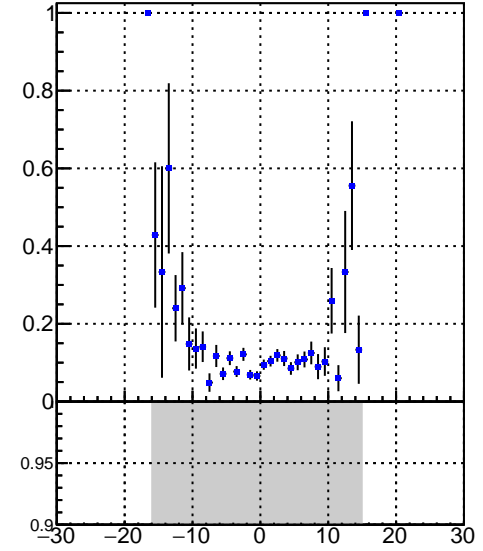

Efficiency vs vertpos

fake+duplicates vs vert r

Efficiency vs sim PV z

Legend: DQM_V0001_R000000001_Global_CMSSW_X_Y_Z_RECO

Efficiency vs. sim PV z

fake+duplicates vs Sim. PV z