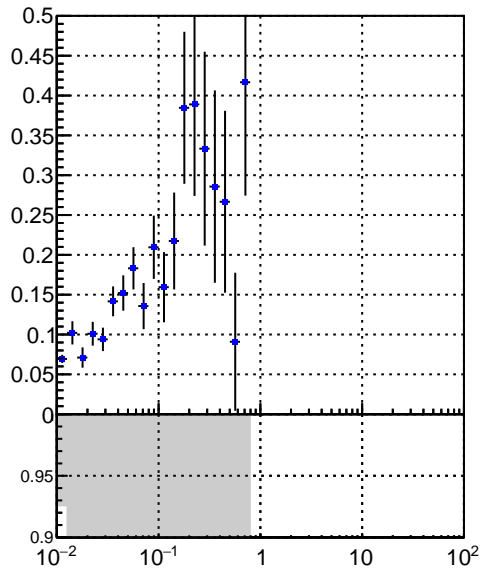

Efficiency vs vertpos

fake+duplicates vs vert r

Efficiency vs sim PV z

Legend: DQM_V0001_R000000001_Global_CMSSW_X_Y_Z_RECO

Efficiency vs. sim PV z

fake+duplicates vs Sim. PV z