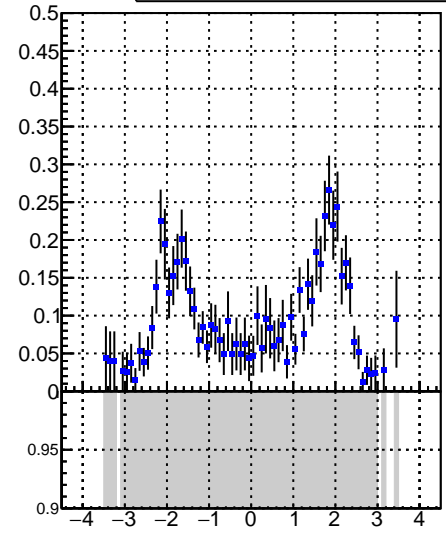

Fake rate vs p_T **Duplicates Rate vs p_T** **Pileup rate vs p_T** 

—●— **DQM_V0001_R000000001_Global_CMSSW_X_Y_Z_RECO**

**Fake rate vs ϕ** **Duplicates Rate vs ϕ** **Pileup rate vs ϕ** 