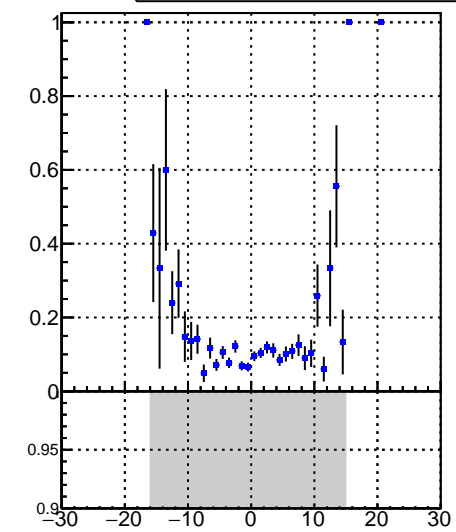

Fake rate vs vertpos**Duplicates Rate vs vertpos****Pileup rate vs vertpos****Fake rate vs v**

—●— DQM_V0001_R000000001_Global_CMSSW_X_Y_Z_RECO

**Fake rate vs. sim PV z****Duplicates Rate vs sim PV z****Pileup rate vs. sim PV z**