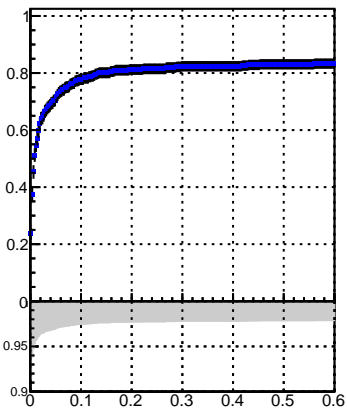

Efficiency vs. dz (PV)

Efficiency (tracking eff factorized out) vs. dz (PV)

Legend:  Fake rate,  DQM\_V0001\_R000000001\_Global\_CMSSW\_X\_Y\_Z\_RECO

Fake rate