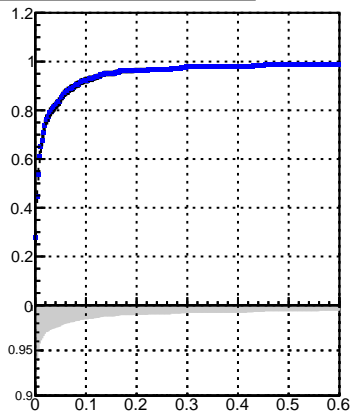

Efficiency vs. dz (PV)

Efficiency (tracking eff factorized out) vs. dz (PV)

Legend:  Fake rate,  DQM\_V0001\_R000000001\_Global\_CMSSW\_X\_Y\_Z\_RECO

Fake rate