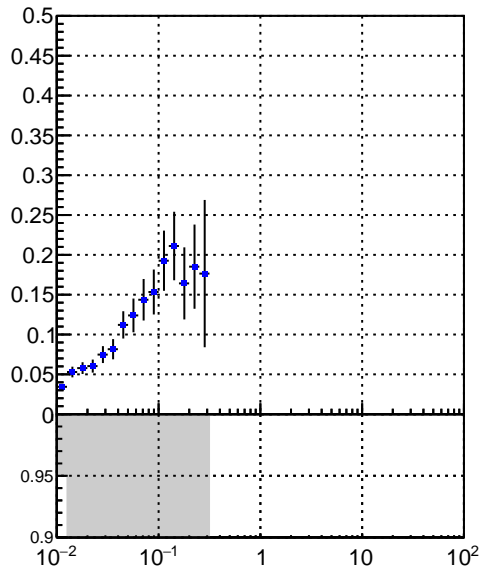

Efficiency vs vertpos

fake+duplicates vs vert r

Efficiency vs sim PV z

Legend: DQM_V0001_R000000001_Global_CMSSW_X.Y.Z_RECO

Efficiency vs. sim PV z

fake+duplicates vs Sim. PV z