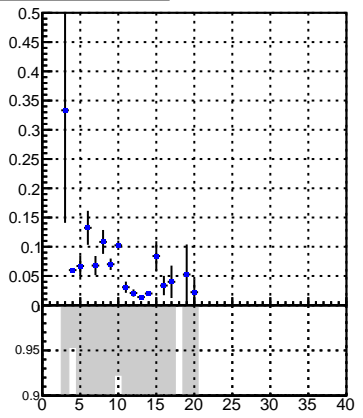

Efficiency vs hit**fake+duplicates vs hits****Efficiency**

Legend: DQM_V0001_R000000001_Global_CMSSW_X_Y_Z_RECO

**Efficiency vs pixel layer****fake+duplicates vs pixel layers****Efficiency vs 3D layer****fake+duplicates vs 3D layers**