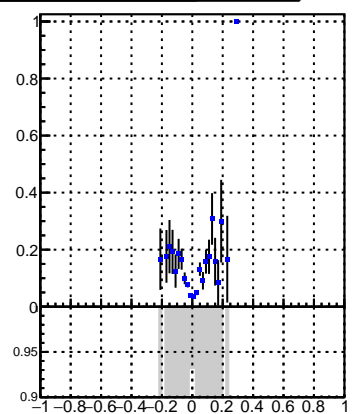

Efficiency vs Dxy(PV)**fake+duplicates vs dxy(PV)****Efficiency**

Legend: DQM_V0001_R000000001_Global_CMSSW_X_Y_Z_RECO

**Efficiency vs Dz(PV)****fake+duplicates vs dz(PV)****Efficiency vs Dz(PV)****fake+duplicates vs dz(PV)**