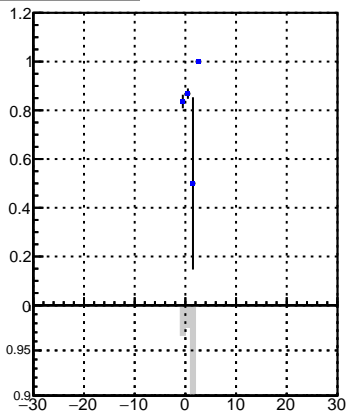

Efficiency vs Dxy(PV)**fake+duplicates vs dxy(PV)****Efficiency**

Legend: DQM_V0001_R000000001_Global_CMSSW_X_Y_Z_RECO

**Efficiency vs Dz(PV)****fake+duplicates vs dz(PV)****Efficiency vs Dz(PV)****fake+duplicates vs dz(PV)**