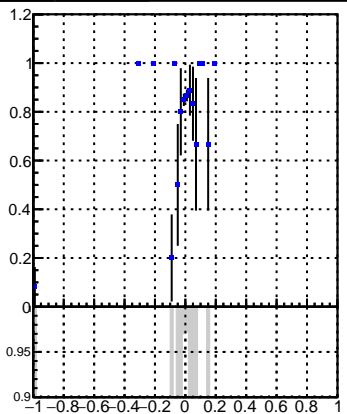

Efficiency vs Dxy(PV)**fake+duplicates vs dxy(PV)****Efficiency**

Legend: DQM_V0001_R000000001_Global_CMSSW_X_Y_Z_RECO

**Efficiency vs Dz(PV)****fake+duplicates vs dz(PV)****Efficiency vs Dz(PV)****fake+duplicates vs dz(PV)**