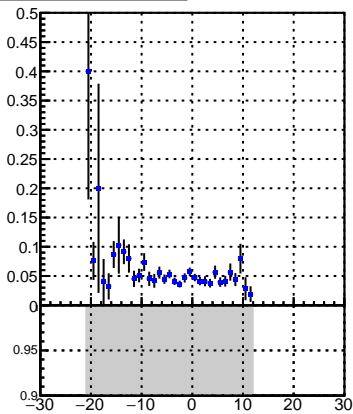

Efficiency vs Dxy(PV)**fake+duplicates vs dxy(PV)****Efficiency**

Legend: DQM_V0001_R000000001_Global_CMSSW_X_Y_Z_RECO

**Efficiency vs Dz(PV)****fake+duplicates vs dz(PV)****Efficiency vs Dz(PV)****fake+duplicates vs dz(PV)**