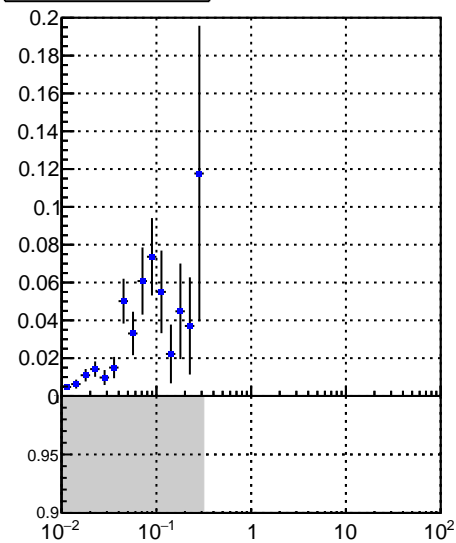

Fake rate vs vertpos**Duplicates Rate vs vertpos****Pileup rate vs vertpos****Fake rate vs v**

—●— DQM_V0001_R000000001_Global_CMSSW_X_Y_Z_RECO

**Fake rate vs. sim PV z****Duplicates Rate vs sim PV z****Pileup rate vs. sim PV z**