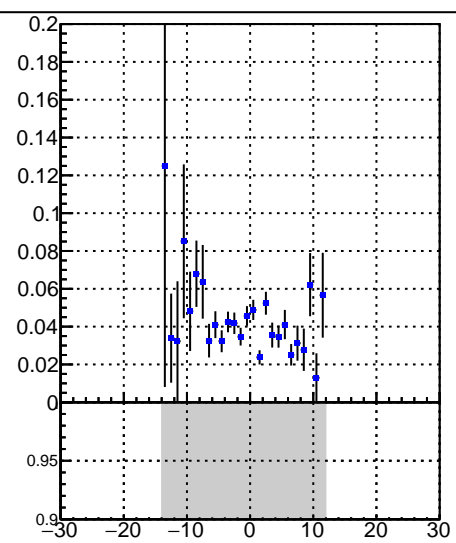

Fake rate vs vertpos**Duplicates Rate vs vertpos****Pileup rate vs vertpos****Fake rate vs v**

—●— DQM_V0001_R000000001_Global_CMSSW_X_Y_Z_RECO

**Fake rate vs. sim PV z****Duplicates Rate vs sim PV z****Pileup rate vs. sim PV z**