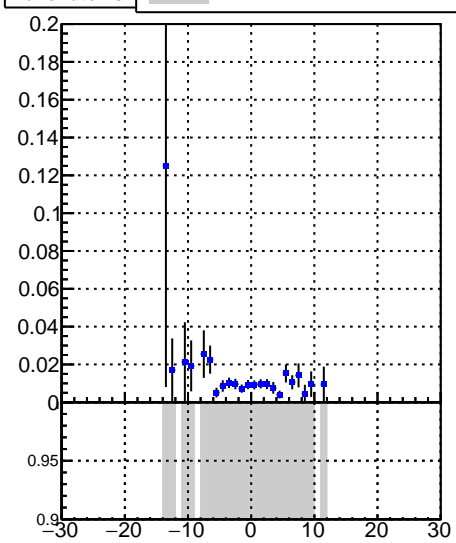

Fake rate vs vertpos**Duplicates Rate vs vertpos****Pileup rate vs vertpos****Fake rate vs v**

—●— DQM_V0001_R000000001_Global_CMSSW_X_Y_Z_RECO

**Fake rate vs. sim PV z****Duplicates Rate vs sim PV z****Pileup rate vs. sim PV z**