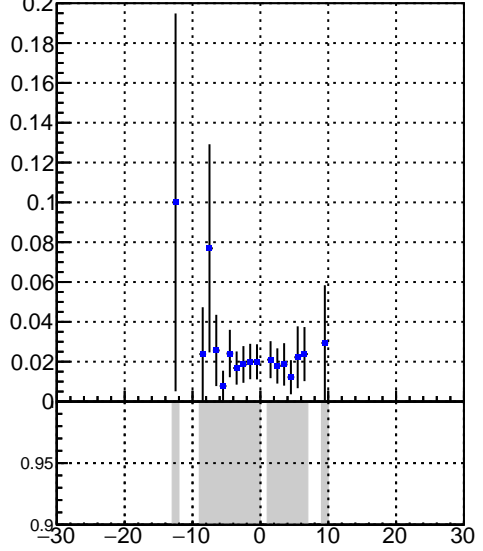

Efficiency vs vertpos**fake+duplicates vs vert r**
Efficiency vs sim PV z
█ DQM_V0001_R000000001_Global_CMSSW_X.Y.Z_RECO
**Efficiency vs. sim PV z****fake+duplicates vs Sim. PV z**