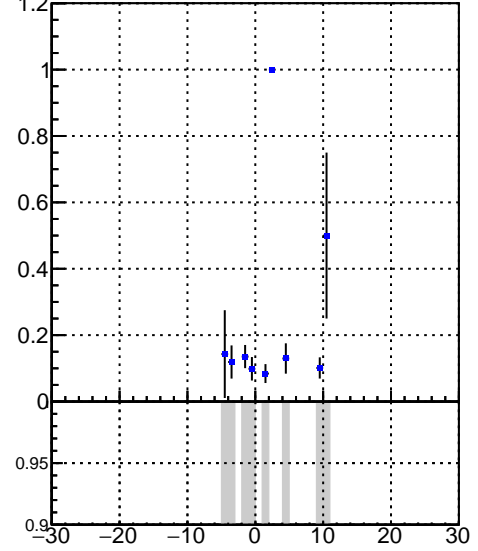

Efficiency vs vertpos**fake+duplicates vs vert r**
Efficiency vs sim PV z
█ DQM_V0001_R000000001_Global_CMSSW_X.Y.Z_RECO
**Efficiency vs. sim PV z****fake+duplicates vs Sim. PV z**