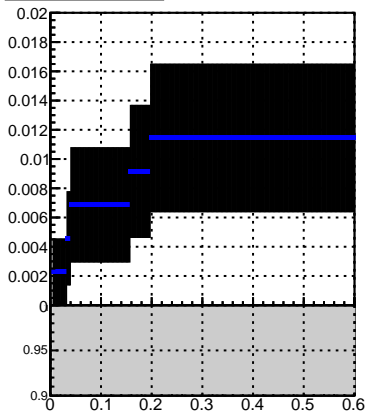

Efficiency vs. dz (PV)

Efficiency (tracking eff factorized out) vs. dz (PV)

Fake rate

Legend: DQM_V0001_R000000001_Global_CMSSW_X_Y_Z_RECO