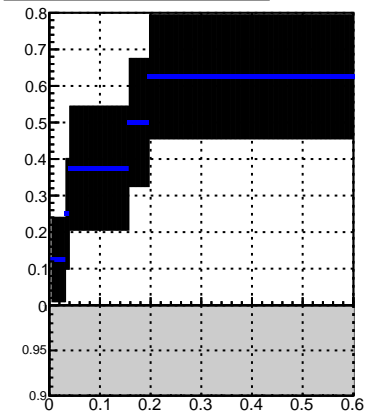

Efficiency vs. dz (PV)

Efficiency (tracking eff factorized out) vs. dz (PV)

Fake rate

Legend: DQM_V0001_R000000001_Global_CMSSW_X_Y_Z_RECO