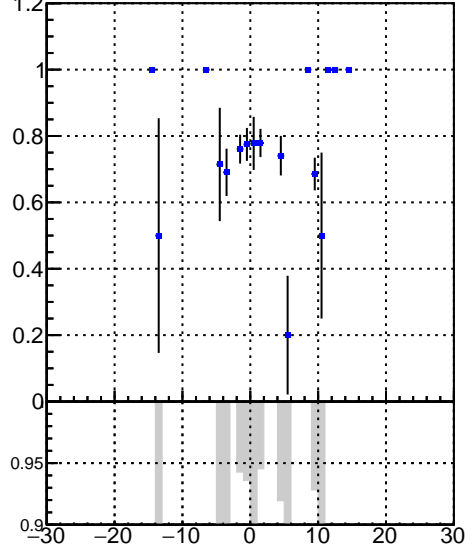

Efficiency vs vertpos

fake+duplicates vs vert r

Efficiency vs vert r DQM_V0001_R000000001_Global_CMSSW_X_Y_Z_RECO

Efficiency vs. sim PV z

fake+duplicates vs Sim. PV z