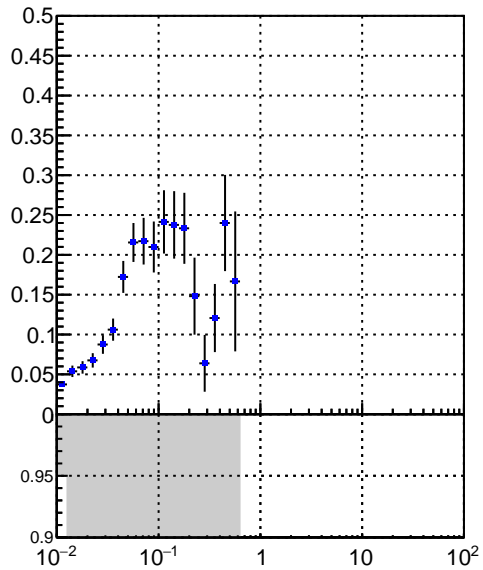

Efficiency vs vertpos

fake+duplicates vs vert r

Efficiency vs vert r DQM_V0001_R000000001_Global_CMSSW_X_Y_Z_RECO

Efficiency vs. sim PV z

fake+duplicates vs Sim. PV z