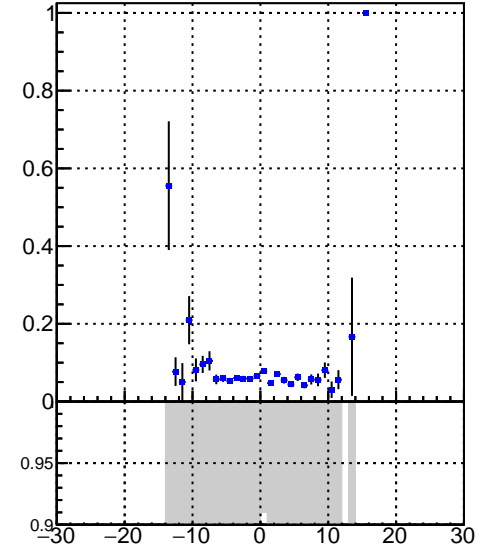

Efficiency vs vertpos

fake+duplicates vs vert r

Efficiency vs vert r DQM_V0001_R000000001_Global_CMSSW_X_Y_Z_RECO

Efficiency vs. sim PV z

fake+duplicates vs Sim. PV z