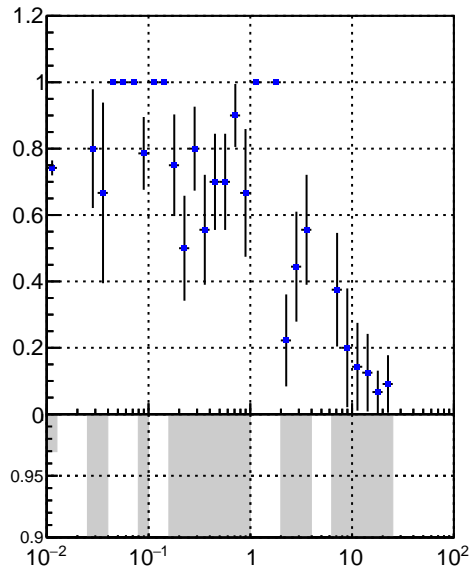

Efficiency vs vertpos

fake+duplicates vs vert r

Efficiency vs vert r DQM_V0001_R000000001_Global_CMSSW_X_Y_Z_RECO

Efficiency vs. sim PV z

fake+duplicates vs Sim. PV z