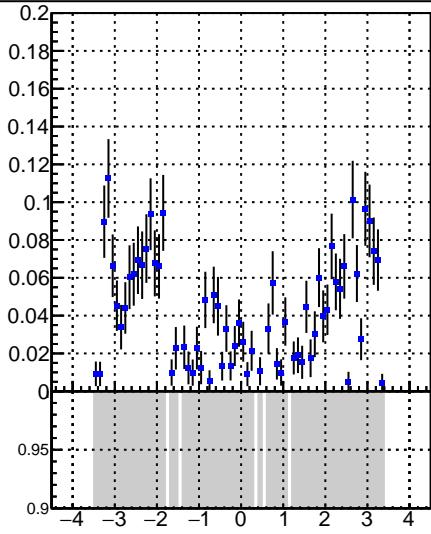

Fake rate vs p_T **Duplicates Rate vs p_T** **Pileup rate vs p_T** 

—●— **DQM_V0001_R000000001_Global_CMSSW_X_Y_Z_RECO**

**Fake rate vs ϕ** **Duplicates Rate vs ϕ** **Pileup rate vs ϕ** 