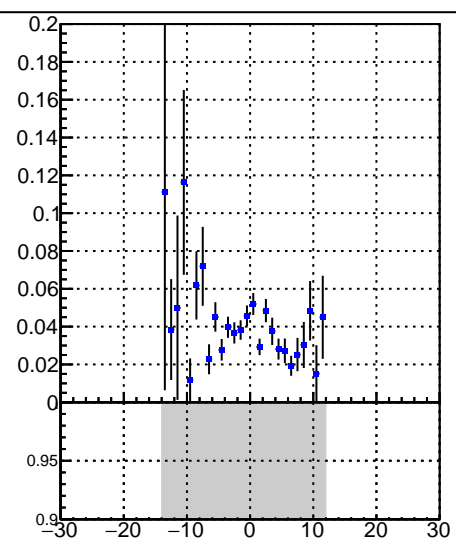

Fake rate vs vertpos**Duplicates Rate vs vertpos****Pileup rate vs vertpos****Fake rate vs v**

—●— DQM_V0001_R000000001_Global_CMSSW_X_Y_Z_RECO

**Fake rate vs. sim PV z****Duplicates Rate vs sim PV z****Pileup rate vs. sim PV z**