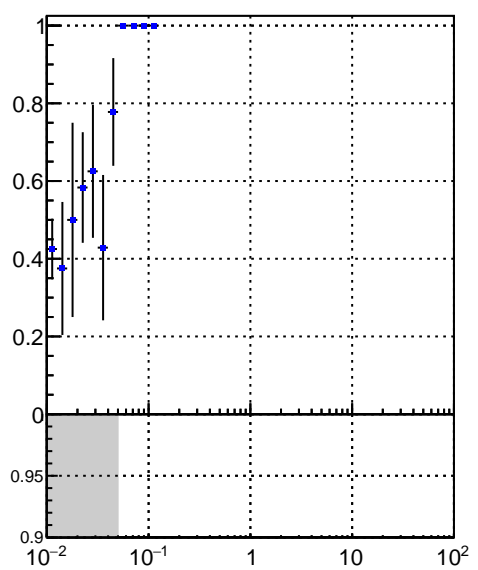

Efficiency vs vertpos**fake+duplicates vs vert r**
Efficiency vs sim PV z

 ■ DQM_V0001_R000000001_Global_CMSSW_X.Y.Z_RECO

**Efficiency vs. sim PV z****fake+duplicates vs Sim. PV z**