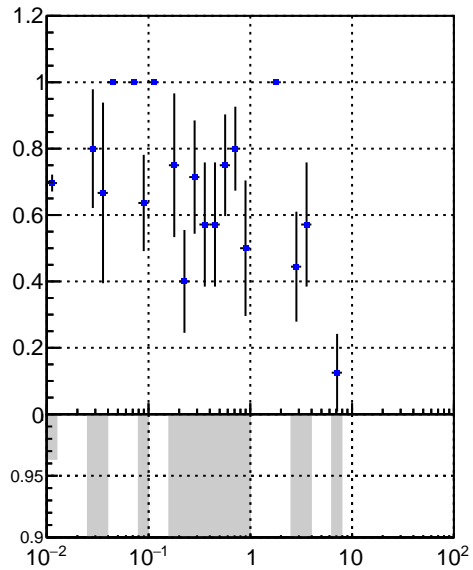

Efficiency vs vertpos

fake+duplicates vs vert r

Efficiency vs vert r DQM_V0001_R000000001_Global_CMSSW_X_Y_Z_RECO

Efficiency vs. sim PV z

fake+duplicates vs Sim. PV z