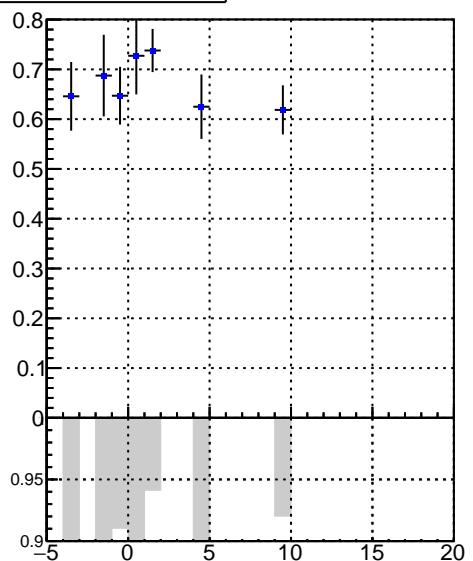

Efficiency vs vertpos

fake+duplicates vs vert r

Efficiency vs vert r DQM_V0001_R000000001_Global_CMSSW_X_Y_Z_RECO

Efficiency vs. sim PV z

fake+duplicates vs Sim. PV z