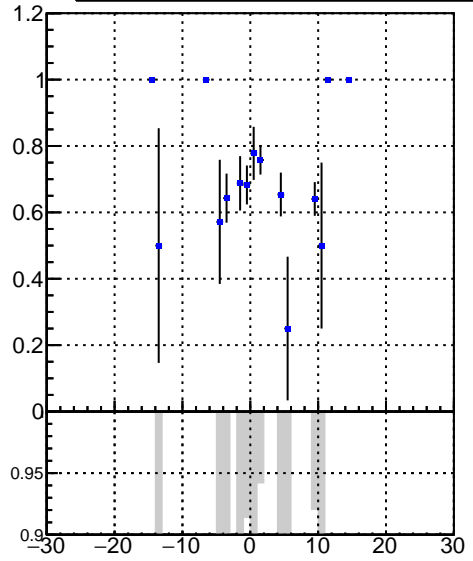

Efficiency vs vertpos

fake+duplicates vs vert r

Efficiency vs vert r DQM_V0001_R000000001_Global_CMSSW_X_Y_Z_RECO

Efficiency vs. sim PV z

fake+duplicates vs Sim. PV z