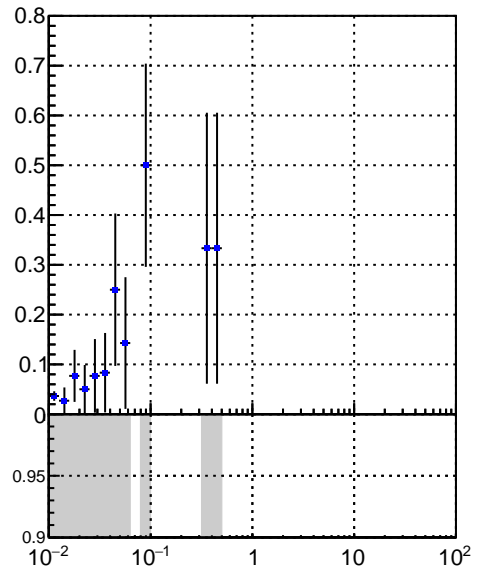

fake+duplicates vs vert r

DQM_V0001_R000000001_Global_CMSSW_X_Y_Z_RECO

fake+duplicates vs Sim. PV z