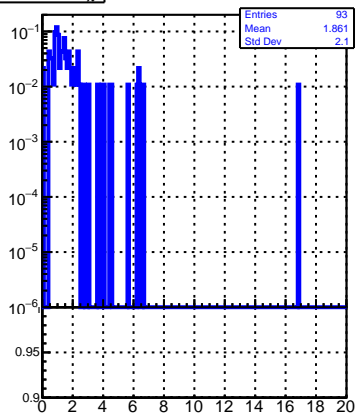

normalized χ^2 **normalized χ^2 probability**

Legend: DQM_V0001_R000000001_Global_CMSSW_X_Y_Z_RECO