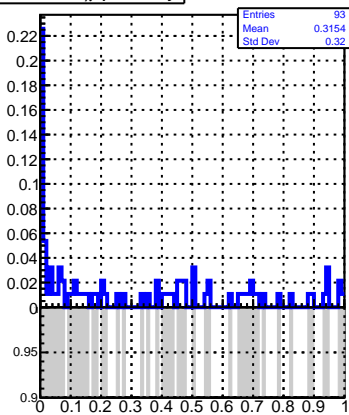

normalized χ^2 **normalized χ^2 probability**

Legend: DQM_V0001_R000000001_Global_CMSSW_X_Y_Z_RECO