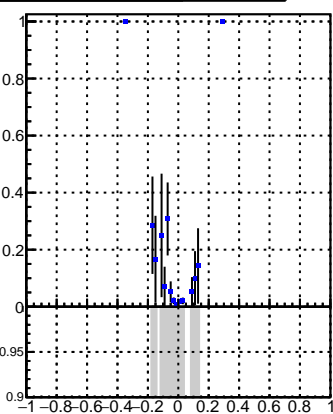

Efficiency vs Dxy(PV)**fake+duplicates vs dxy(PV)****Efficiency**

Legend: DQM_V0001_R000000001_Global_CMSSW_X_Y_Z_RECO

**Efficiency vs Dz(PV)****fake+duplicates vs dz(PV)****Efficiency vs Dz(PV)****fake+duplicates vs dz(PV)**