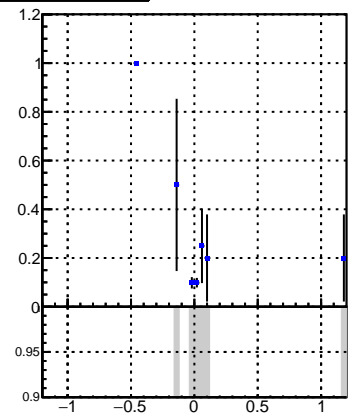

Efficiency vs Dxy(PV)**fake+duplicates vs dxy(PV)****Efficiency**

Legend: DQM_V0001_R000000001_Global_CMSSW_X_Y_Z_RECO

**Efficiency vs Dz(PV)****fake+duplicates vs dz(PV)****Efficiency vs Dz(PV)****fake+duplicates vs dz(PV)**