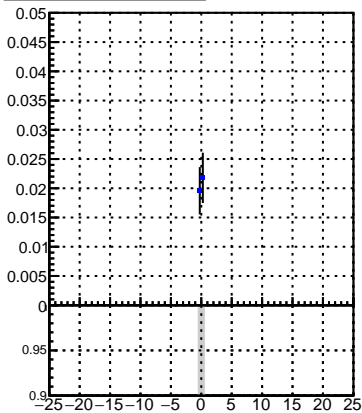

Efficiency vs Dxy(PV)**fake+duplicates vs dxy(PV)****Efficiency**

Legend: DQM_V0001_R000000001_Global_CMSSW_X_Y_Z_RECO

**Efficiency vs Dz(PV)****fake+duplicates vs dz(PV)****Efficiency vs Dz(PV)****fake+duplicates vs dz(PV)**