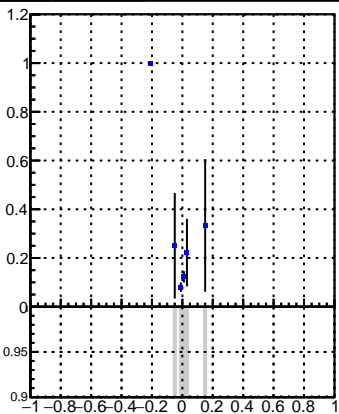

Efficiency vs Dxy(PV)**fake+duplicates vs dxy(PV)****Efficiency**

Legend: DQM_V0001_R000000001_Global_CMSSW_X_Y_Z_RECO

**Efficiency vs Dz(PV)****fake+duplicates vs dz(PV)****Efficiency vs Dz(PV)****fake+duplicates vs dz(PV)**