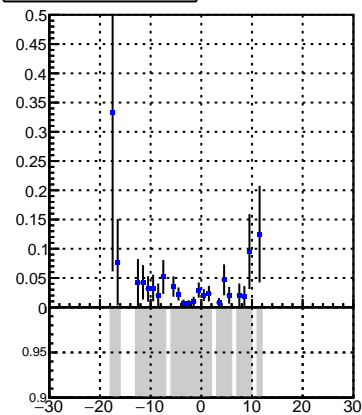

Efficiency vs Dxy(PV)**fake+duplicates vs dxy(PV)****Efficiency**

Legend: DQM_V0001_R000000001_Global_CMSSW_X_Y_Z_RECO

**Efficiency vs Dz(PV)****fake+duplicates vs dz(PV)****Efficiency vs Dz(PV)****fake+duplicates vs dz(PV)**