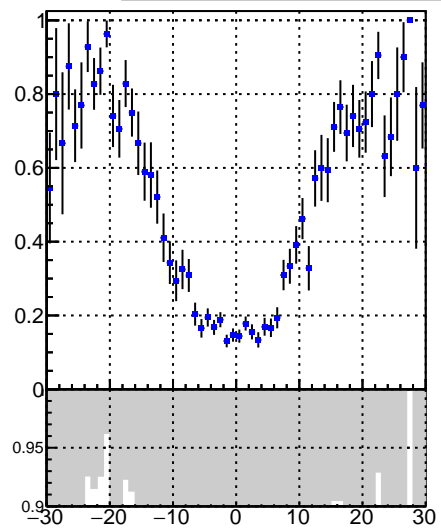

Fake rate vs vertpos**Duplicates Rate vs vertpos****Pileup rate vs vertpos****Fake rate vs v**

—●— DQM_V0001_R000000001_Global_CMSSW_X_Y_Z_RECO

**Fake rate vs. sim PV z****Duplicates Rate vs sim PV z****Pileup rate vs. sim PV z**