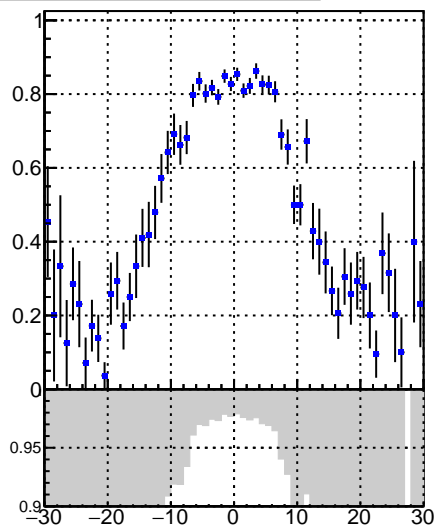

Fake rate vs vertpos**Duplicates Rate vs vertpos****Pileup rate vs vertpos****Fake rate vs v**

—●— DQM_V0001_R000000001_Global_CMSSW_X_Y_Z_RECO

**Fake rate vs. sim PV z****Duplicates Rate vs sim PV z****Pileup rate vs. sim PV z**