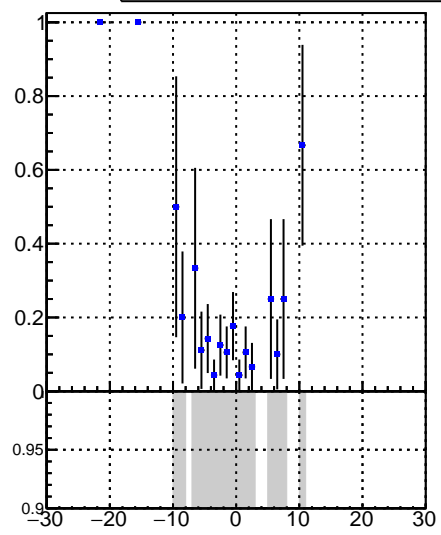

Fake rate vs vertpos**Duplicates Rate vs vertpos****Pileup rate vs vertpos****Fake rate vs v**

—●— DQM_V0001_R000000001_Global_CMSSW_X_Y_Z_RECO

**Fake rate vs. sim PV z****Duplicates Rate vs sim PV z****Pileup rate vs. sim PV z**