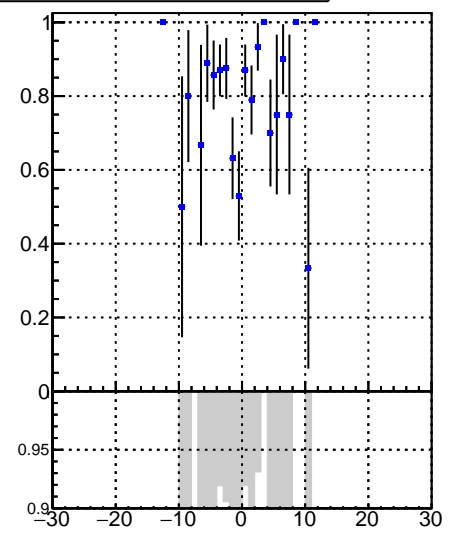

Fake rate vs vertpos**Duplicates Rate vs vertpos****Pileup rate vs vertpos****Fake rate vs v**

—●— DQM_V0001_R000000001_Global_CMSSW_X_Y_Z_RECO

**Fake rate vs. sim PV z****Duplicates Rate vs sim PV z****Pileup rate vs. sim PV z**