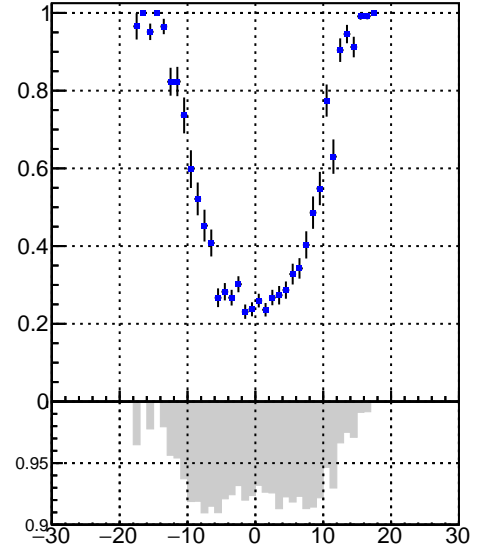

Efficiency vs vertpos**fake+duplicates vs vert r**
Efficiency vs sim PV z

 ■ DQM_V0001_R000000001_Global_CMSSW_X.Y.Z_RECO

**Efficiency vs. sim PV z****fake+duplicates vs Sim. PV z**