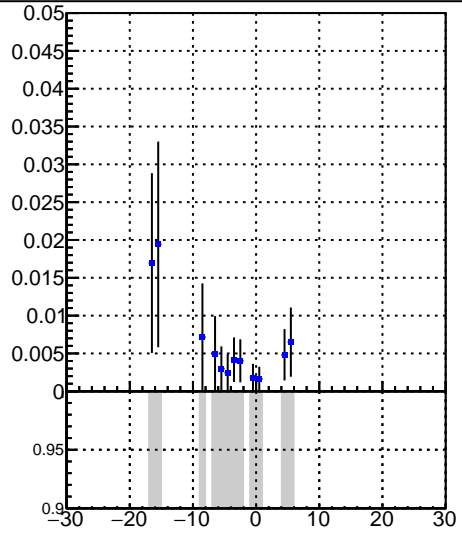

Fake rate vs vertpos**Duplicates Rate vs vertpos****Pileup rate vs vertpos****Fake rate vs v**

—+— DQM_V0001_R000000001_Global_CMSSW_X_Y_Z_RECO

**Fake rate vs. sim PV z****Duplicates Rate vs sim PV z****Pileup rate vs. sim PV z**