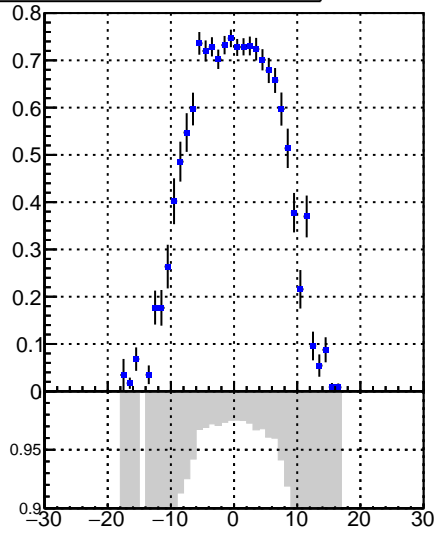

Fake rate vs vertpos**Duplicates Rate vs vertpos****Pileup rate vs vertpos****Fake rate vs v**

—+— DQM_V0001_R000000001_Global_CMSSW_X_Y_Z_RECO

**Fake rate vs. sim PV z****Duplicates Rate vs sim PV z****Pileup rate vs. sim PV z**