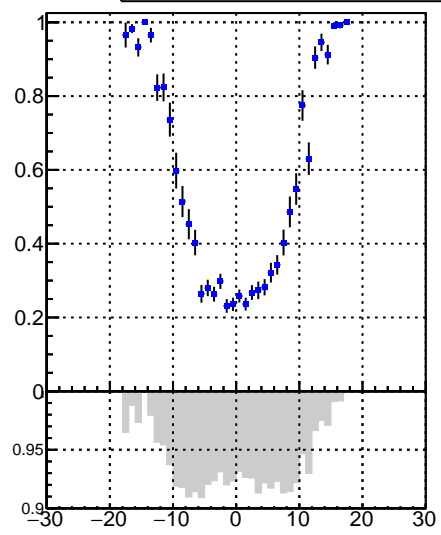

Fake rate vs vertpos**Duplicates Rate vs vertpos****Pileup rate vs vertpos****Fake rate vs v**

—+— DQM_V0001_R000000001_Global_CMSSW_X_Y_Z_RECO

**Fake rate vs. sim PV z****Duplicates Rate vs sim PV z****Pileup rate vs. sim PV z**