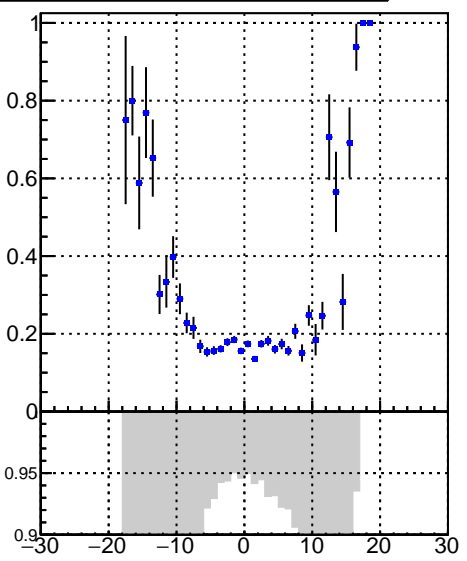

**Efficiency vs vertpos****fake+duplicates vs vert r**
**Efficiency vs vertpos** ■ DQM\_V0001\_R000000001\_Global\_CMSSW\_X\_Y\_Z\_RECO
**Efficiency vs. sim PV z****fake+duplicates vs Sim. PV z**