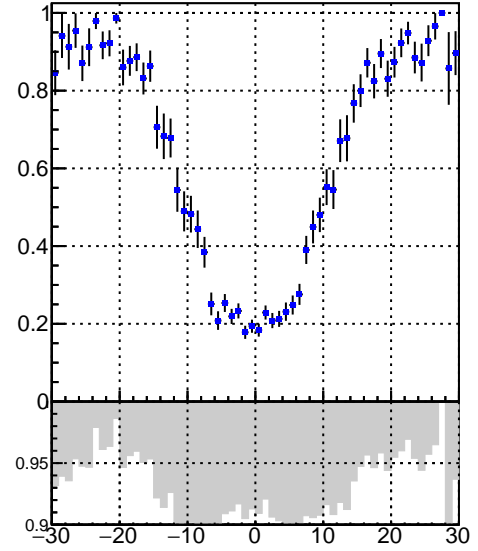

Efficiency vs vertpos**fake+duplicates vs vert r**
Efficiency vs vert r

 ■ DQM_V0001_R000000001_Global_CMSSW_X.Y.Z_RECO

**Efficiency vs. sim PV z****fake+duplicates vs Sim. PV z**